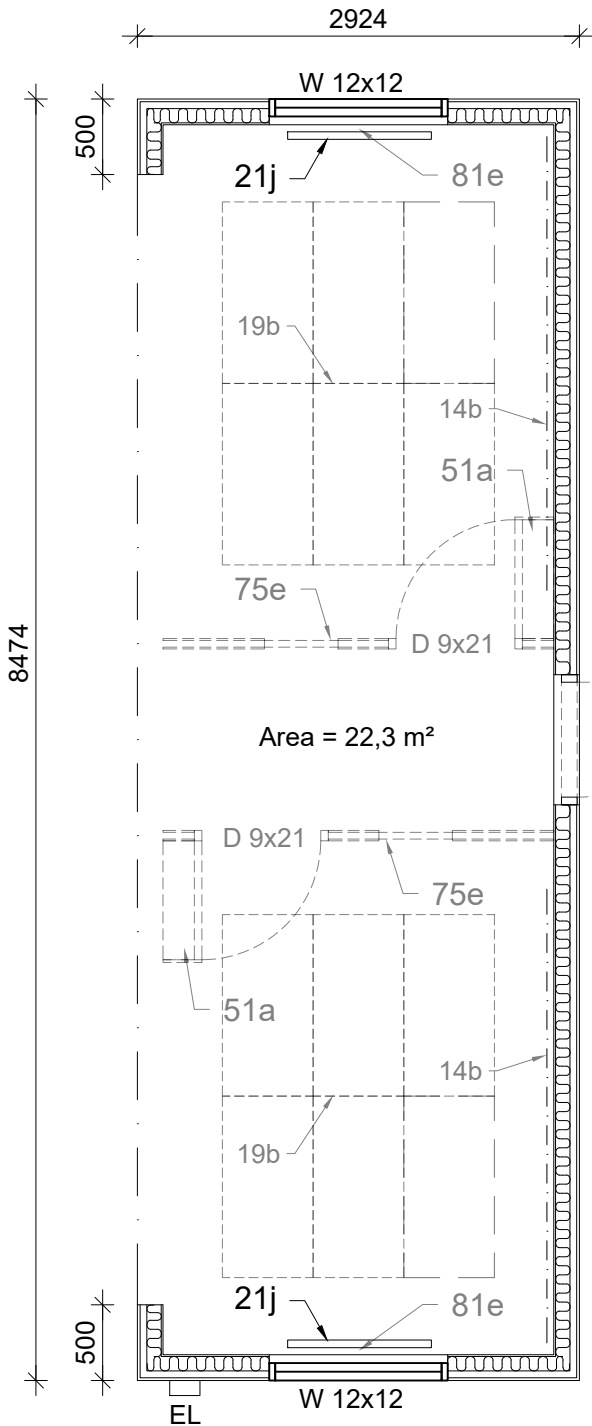

- Wall finish: chipboard
- Room height: 2400 mm
- Area: 22,3 m²

INCLUDED		
Pos.	Option	Pieces
21j	Radiator Ensto 1000 W (1500W FIN)	2
76a	Window blinds	2

Number of optional items chosen on the order sheet

OPTIONAL		
Pos.	Option	Pieces
14b	Elfa top track, white (3000 mm)	
19b	YSO290 Suspended sound insulation boards 1800 x 2400	
22a	YSO190 Heat controlling switch	
51a	YSO220 Corner cupboard + hooks (2pcs)	
71n	YCO175 Wall element inside the 9x21 door frame	
73a	YSO170 Door plate M9x21	
75e	YCO200 Partition wall (1 door, glass wall)	
76c	Window steel bars	
81e	Ventilation aggregate Mitsubishi VL-100 E	

Scale:
1:50

Revision:

Date of revision: